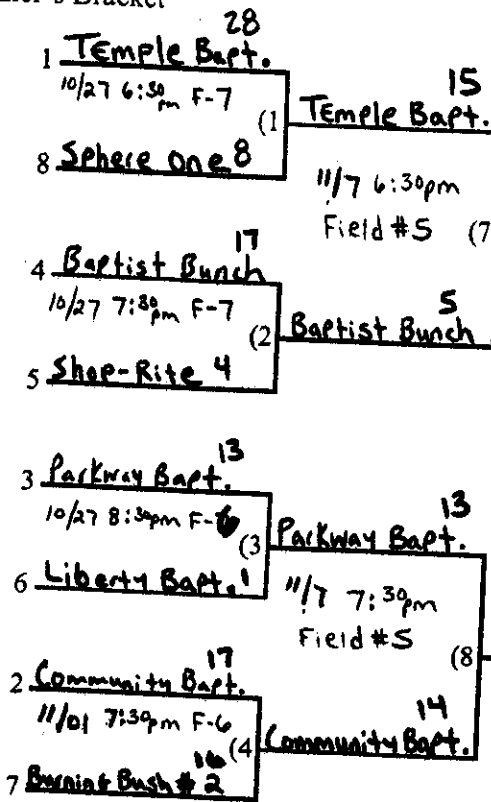

Winner's Bracket

# 8 Team Double Elimination

Men's Church/Industrial

SEED #:

- 1. Temple
- 2. Community
- 3. Parkway
- 4. Baptist Bunch
- 5. Shop-Rite
- 6. Liberty
- 7. Burning Bush #
- 8. Sphere One

Community Baptist

Loser's Bracket

L11 Community Baptist<sup>17</sup>

TEMPLE BAPTIST  
L14 If First Loss