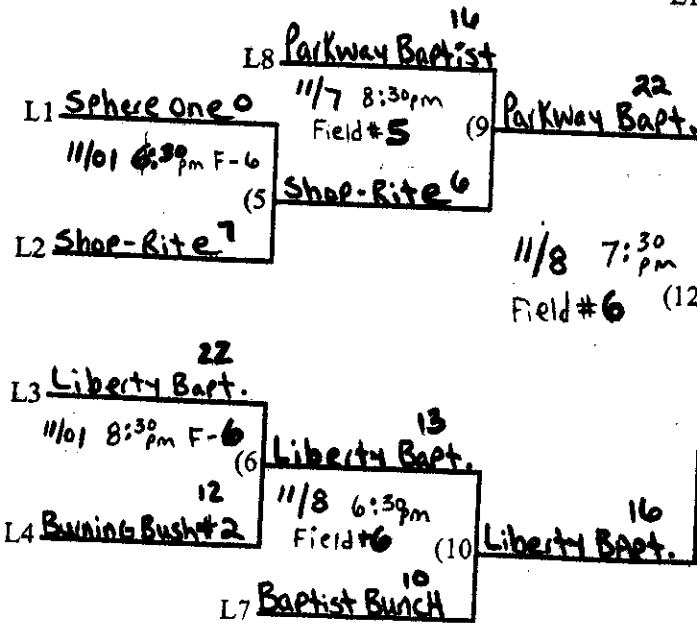

Winner's Bracket

# 8 Team Double Elimination

Men's Church/Industrial

SEED #:

- 1. Temple
- 2. Community
- 3. Parkway
- 4. Baptist Bunch
- 5. Shop-Rite
- 6. Liberty
- 7. Burning Bush #
- 8. Sphere One

Community Baptist

Loser's Bracket

L11 Community Baptist<sup>17</sup>

TEMPLE BAPTIST  
L14 If First Loss