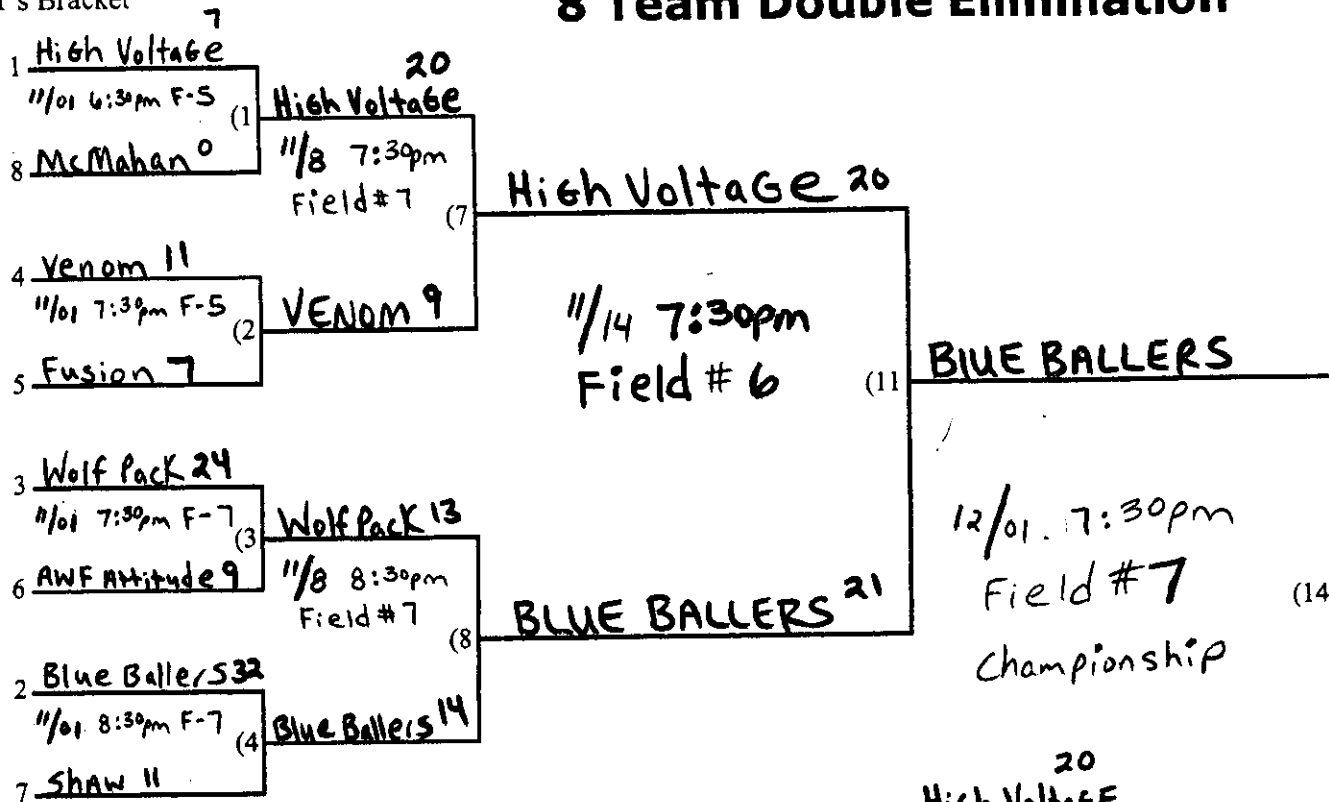

8 Team Double Elimination

COED OPEN:

SEED #:

- 1. High Voltage
- 2. Blue Ballers
- 3. Wolf Pack
- 4. Venom
- 5. Fusion
- 6. AWF Attitude
- 7. Shaw
- 8. McMahan

Winner's Bracket

Loser's Bracket