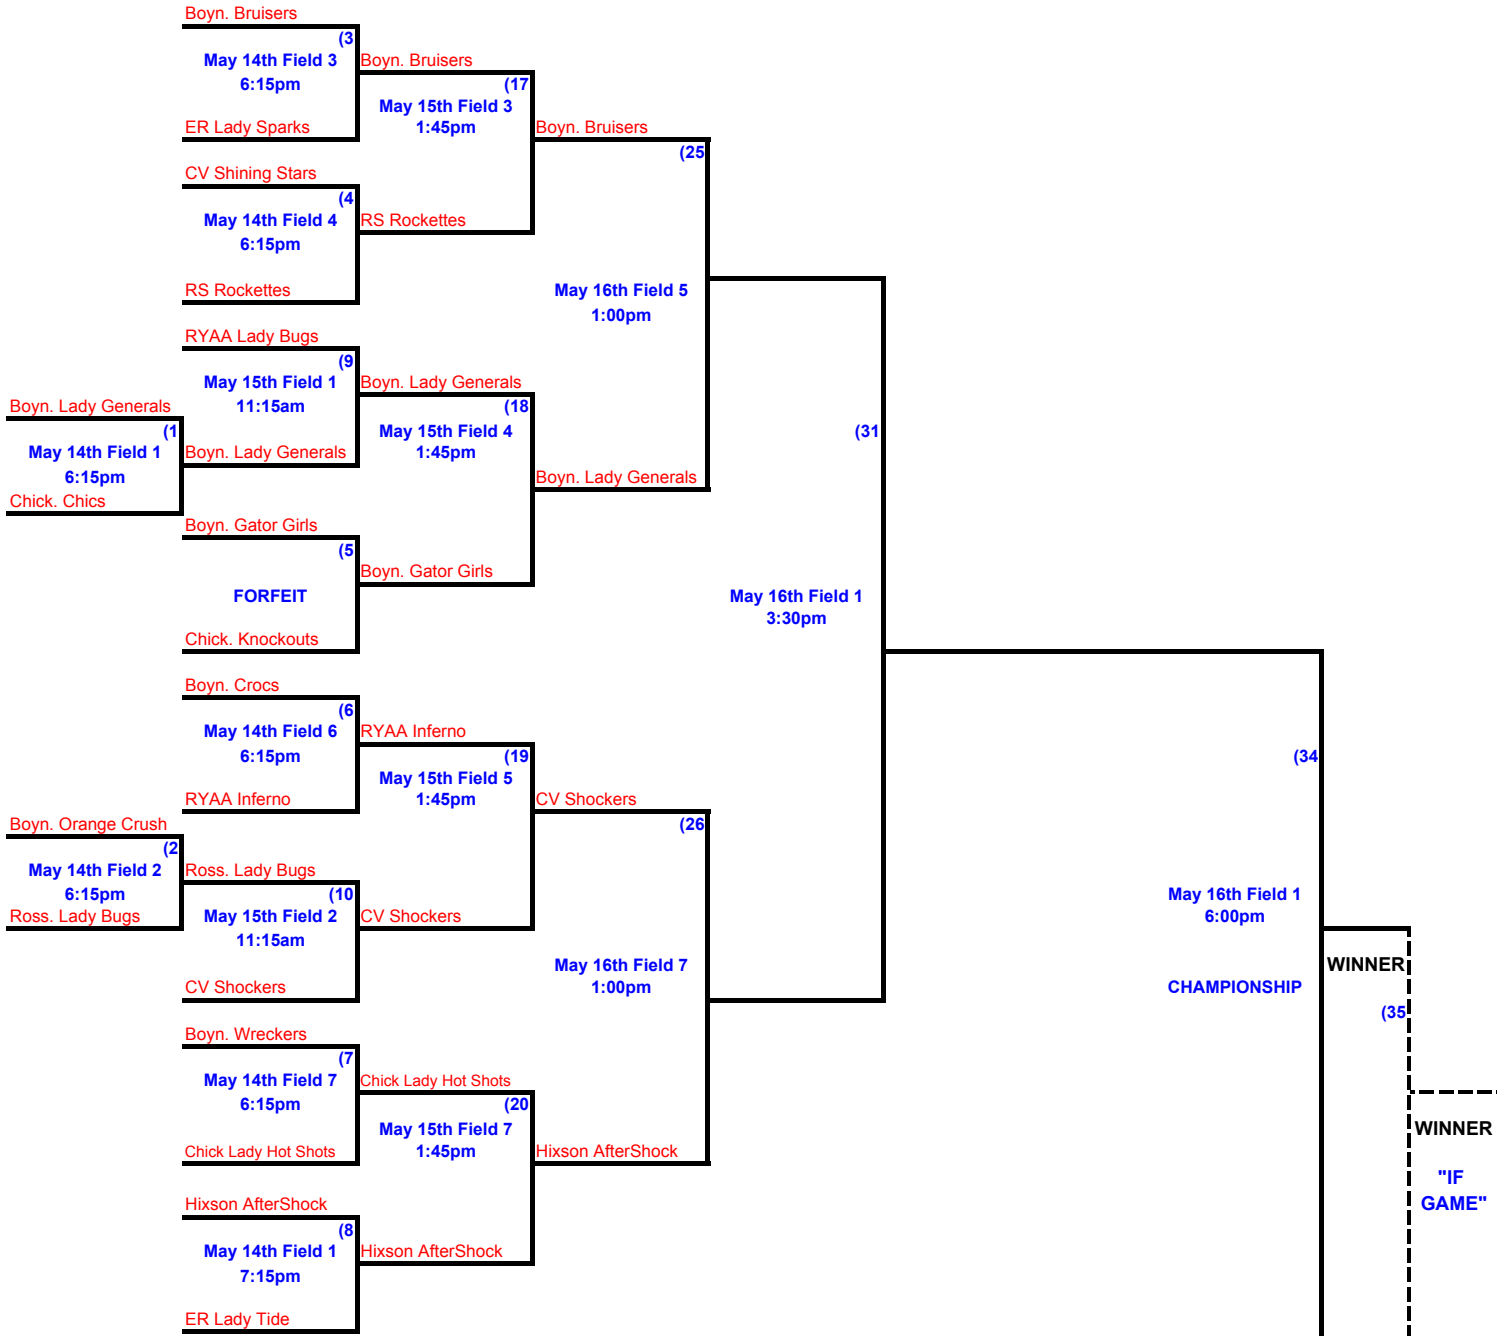

# MATTOX MID-SEASON MANIA **6-UNDER** DOUBLE ELIMINATION BRACKET

## WINNERS' BRACKET

## LOSERS' BRACKET