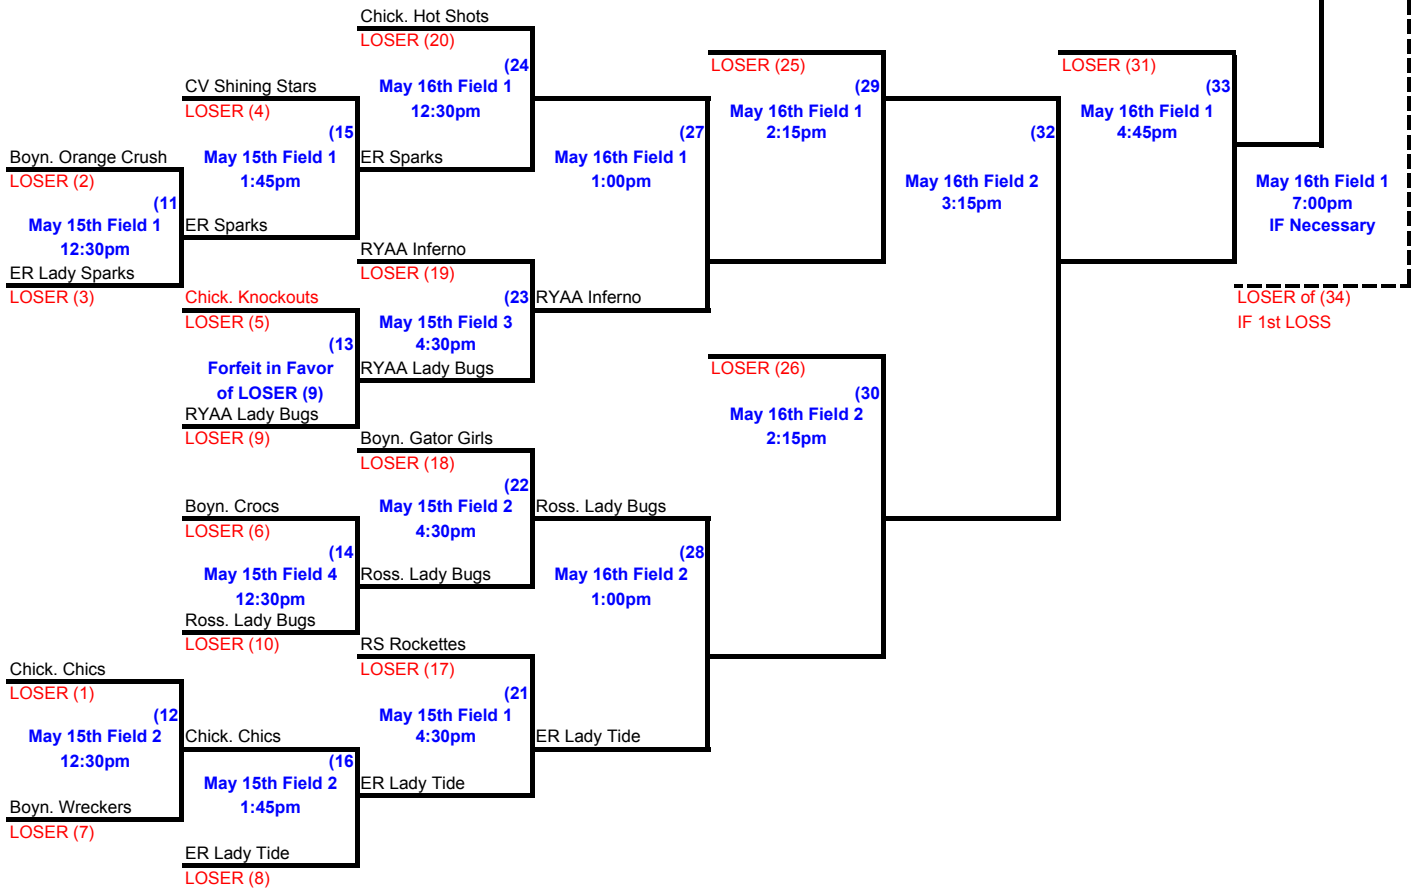

# MATTOX MID-SEASON MANIA **6-UNDER** DOUBLE ELIMINATION BRACKET

## WINNERS' BRACKET

## LOSERS' BRACKET