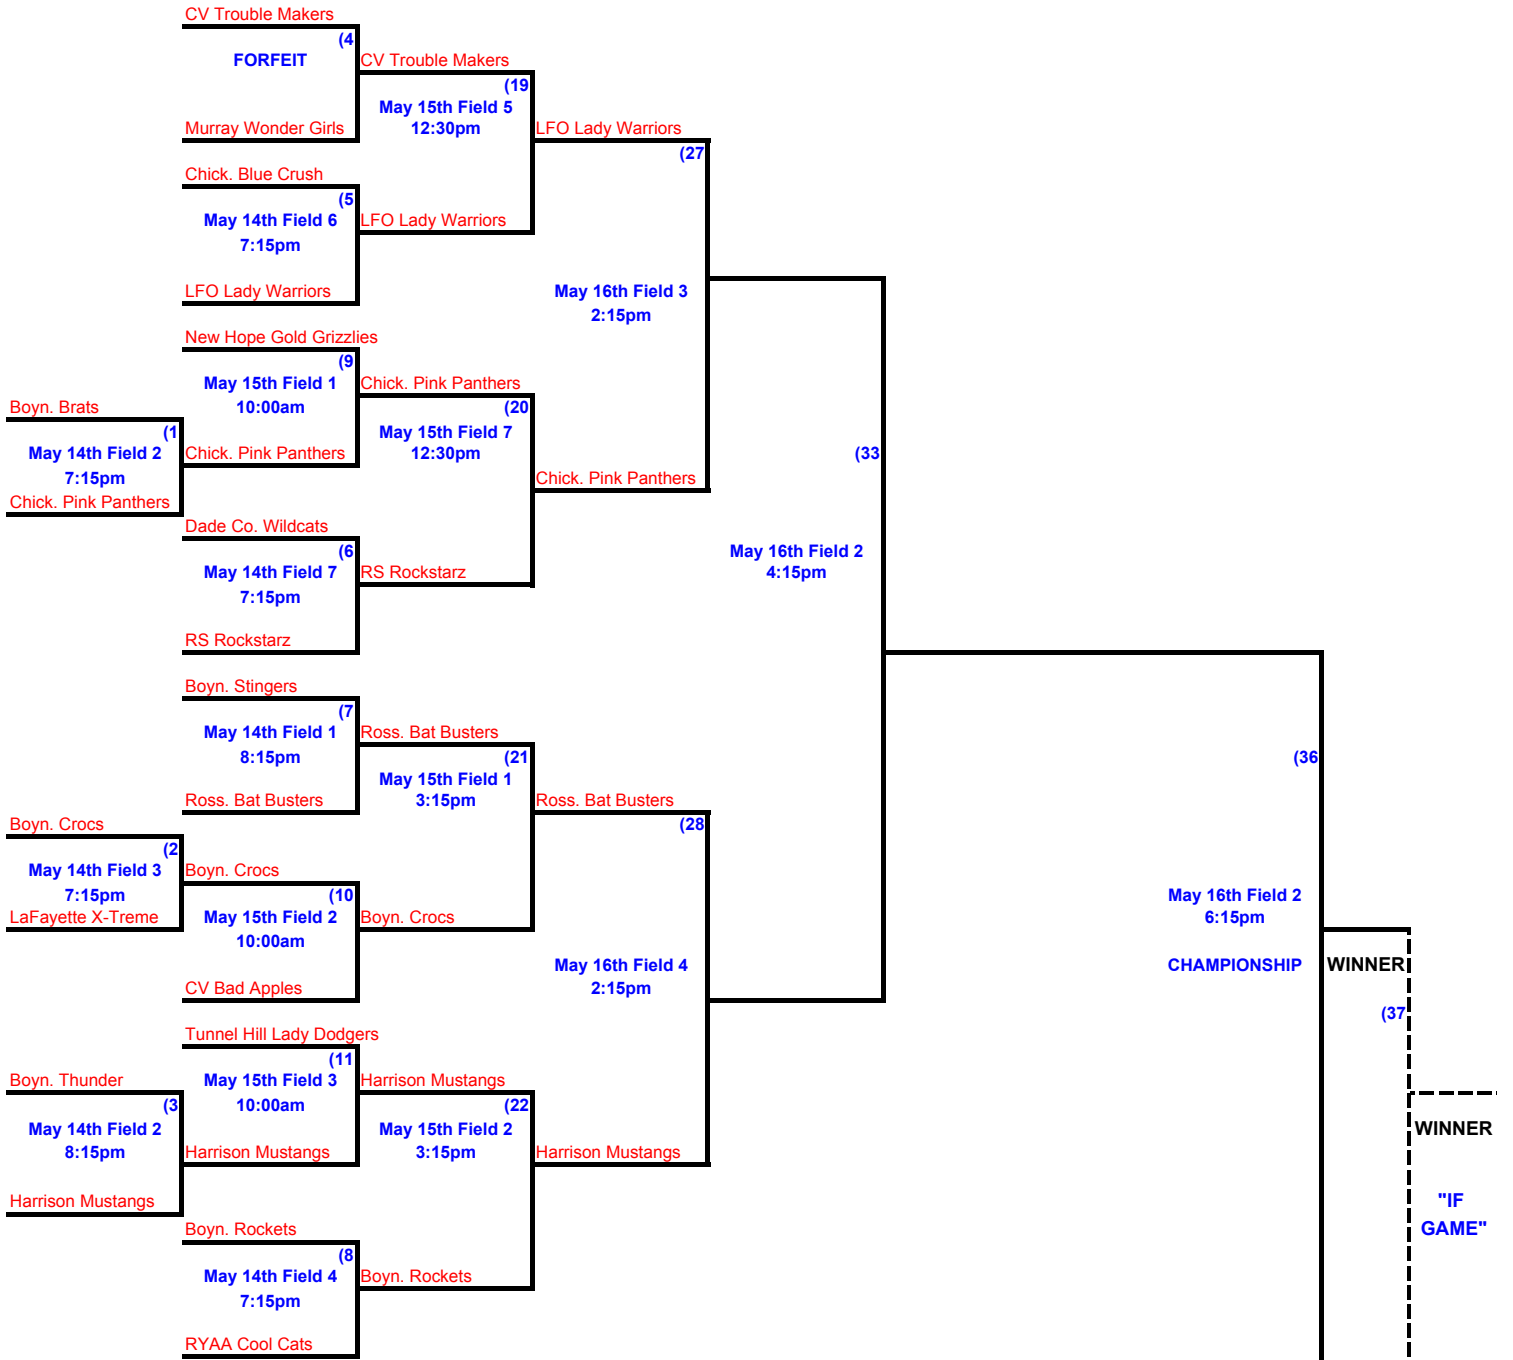

# MATTOX MID-SEASON MANIA **6-UNDER** DOUBLE ELIMINATION BRACKET

## WINNERS' BRACKET

## LOSERS' BRACKET